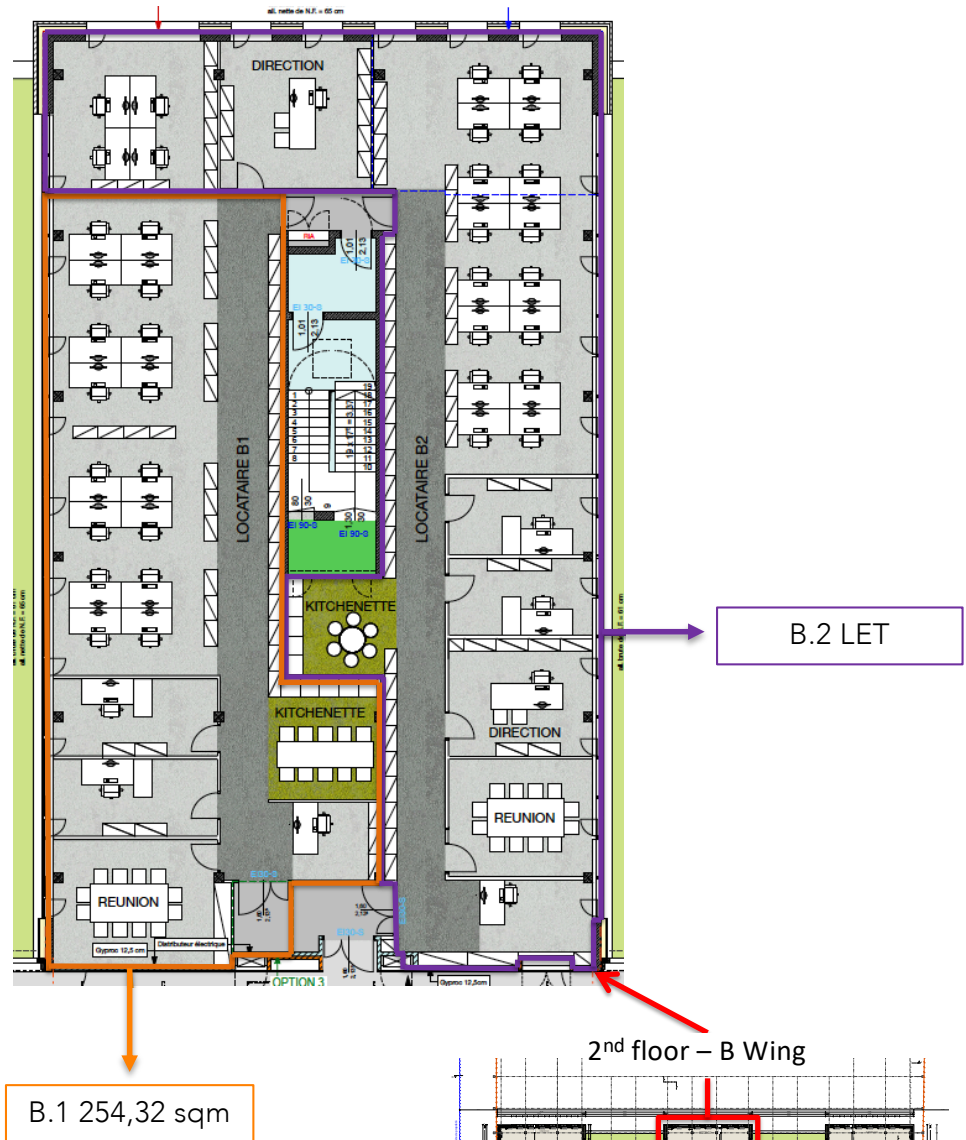

OFFICE LAYOUT PLAN – 1st floor

FULLY MODULAR OFFICES TO RENT IN LEUDELGANGE

The office spaces for rent on the 1st floor offer numerous perspectives and layout possibilities. They are bright and have access to the two landscaped terraces. The office lots also offer numerous dedicated underground parking spaces, as well as archives/storage spaces.

SURFACES OFFICES 1st FLOOR

OFFICE LAYOUT PLAN – 2nd floor

FULLY FLEXIBLE OFFICES FOR RENT IN LEUDELANGE

The office spaces offer many different perspectives and layout options. They are bright and some give a view over the landscaped patio areas. These office units also offer numerous dedicated parking slots in the basement, but also archives rooms.

SURFACES

OFFICES

B WING

B.1 254,32 sqm