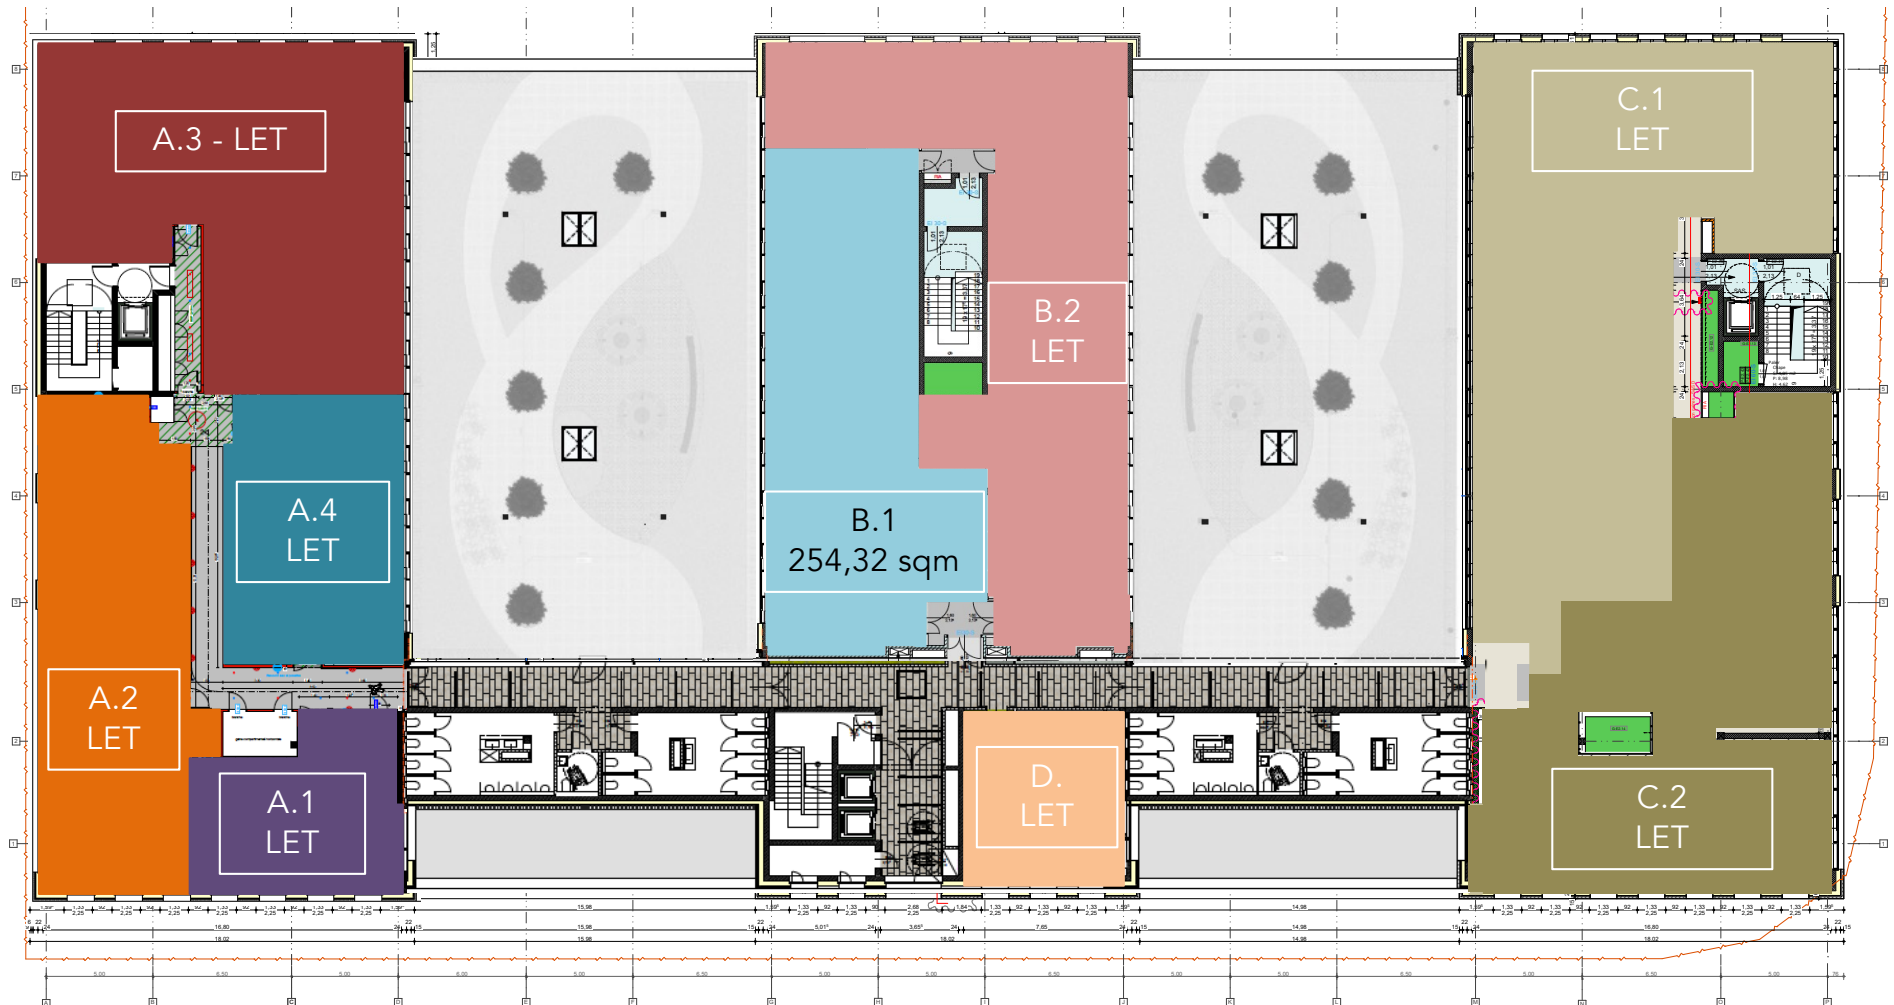

OFFICE LAYOUT PLAN – 1st floor

FULLY MODULAR OFFICES TO RENT IN LEUDELGANGE

The office spaces for rent on the 1st floor offer numerous perspectives and layout possibilities. They are bright and have access to the two landscaped terraces. The office lots also offer numerous dedicated underground parking spaces, as well as archives/storage spaces.

SURFACES OFFICES 1st FLOOR

OFFICE LAYOUT PLAN – 2nd floor

FULLY FLEXIBLE OFFICES FOR RENT IN LEUDELANGE

The office spaces offer many different perspectives and layout options. They are bright and some give a view over the landscaped patio areas. These office units also offer numerous dedicated parking slots in the basement, but also archives rooms.

SURFACES

OFFICES

B WING

B.1 254,32 sqm