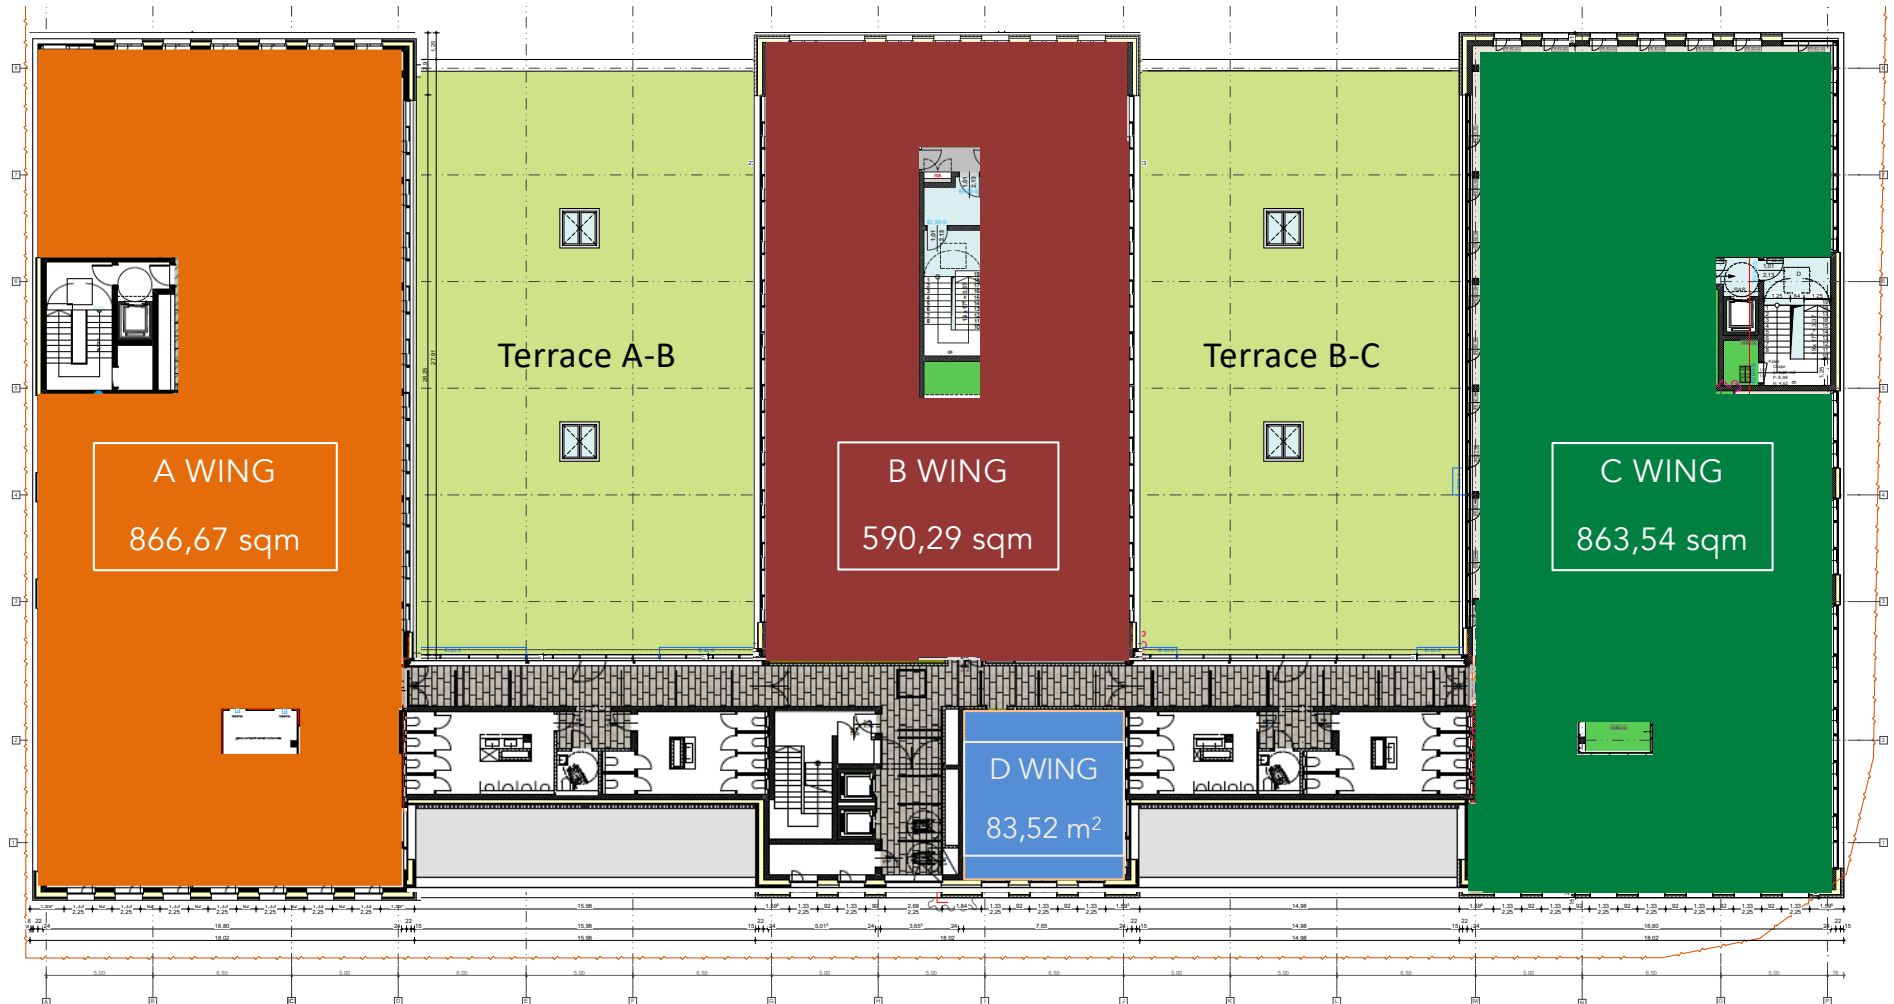

OFFICE LAYOUT PLAN – 1st floor

FULLY MODULAR OFFICES TO RENT IN LEUDELGANGE

The office spaces for rent on the 1st floor offer numerous perspectives and layout possibilities. They are bright and have access to the two landscaped terraces. The office lots also offer numerous dedicated underground parking spaces, as well as archives/storage spaces.

SURFACES OFFICES 1st FLOOR

OFFICE LAYOUT PLAN – 2nd floor

FULLY FLEXIBLE OFFICES FOR RENT IN LEUDELANGE

The office spaces offer many different perspectives and layout options. They are bright and some give a view over the landscaped patio areas. These office units also offer numerous dedicated parking slots in the basement, but also archives rooms.

SURFACES

OFFICES

B WING

B.1 254,32 sqm