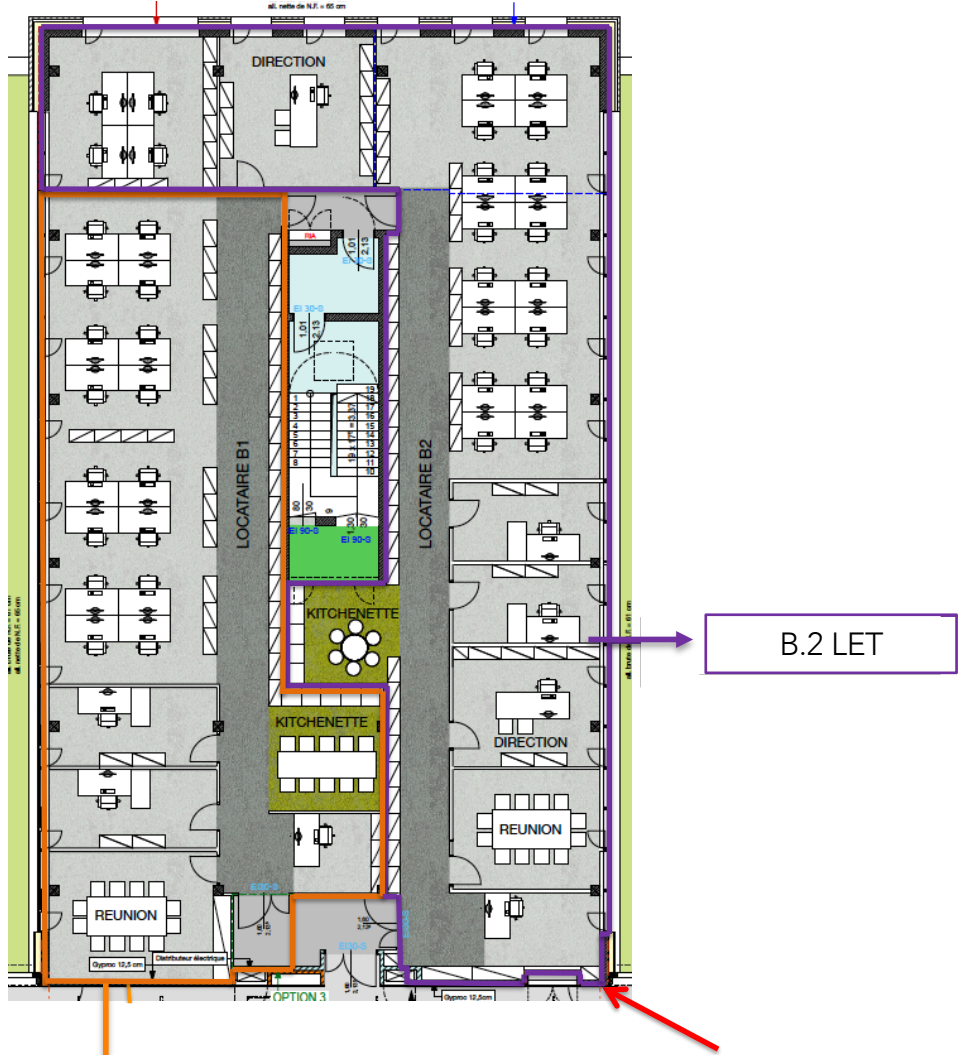

OFFICE LAYOUT PLAN – 2nd floor

FULLY FLEXIBLE OFFICE RENTAL IN LEUDELANGE

Office spaces to rent offer many different perspectives and layout options. They are light and airy and look out onto landscaped patio areas. These office rentals also have their own parking spaces in the basement.

SURFACES. OFFICES. UNIT A

A.2 LET

A.4 LET

A.1 LET

A.3 LET

2^{ème} étage, bloc A

SURFACES. OFFICES. UNIT B

B.1 LET

B.2 LET

SURFACES. BUREAUX. BLOC C

C.1 475,78 sqm

C.2 392,75 sqm