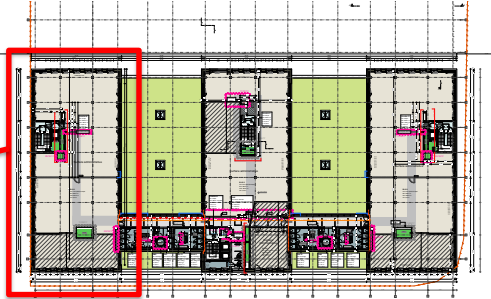

OFFICE LAYOUT PLAN – 2nd floor

FULLY FLEXIBLE OFFICE RENTAL IN LEUDELANGE

Office spaces to rent offer many different perspectives and layout options. They are light and airy and look out onto landscaped patio areas. These office rentals also have their own parking spaces in the basement.

SURFACES. OFFICES. UNIT A

A.2 LET

A.4 LET

A.1 LET

A.3 LET

2^{ème} étage, bloc A

SURFACES. OFFICES. UNIT B

B.1 LET

B.2 LET

SURFACES. BUREAUX. BLOC C

C.1 475,78 sqm

C.2 392,75 sqm