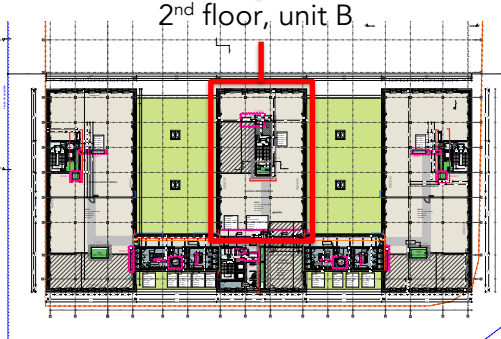

OFFICE LAYOUT PLAN – 2nd floor

FULLY FLEXIBLE OFFICE RENTAL IN LEUDELANGE

Office spaces to rent offer many different perspectives and layout options. They are light and airy and look out onto landscaped patio areas. These office rentals also have their own parking spaces in the basement.

SURFACES. OFFICES. UNIT A

A.2 LET

A.4 LET

A.1 LET

A.3 LET

2^{ème} étage, bloc A

SURFACES. OFFICES. UNIT B

B.1 LET

B.2 LET

SURFACES. BUREAUX. BLOC C

C.1 475,78 sqm

C.2 392,75 sqm