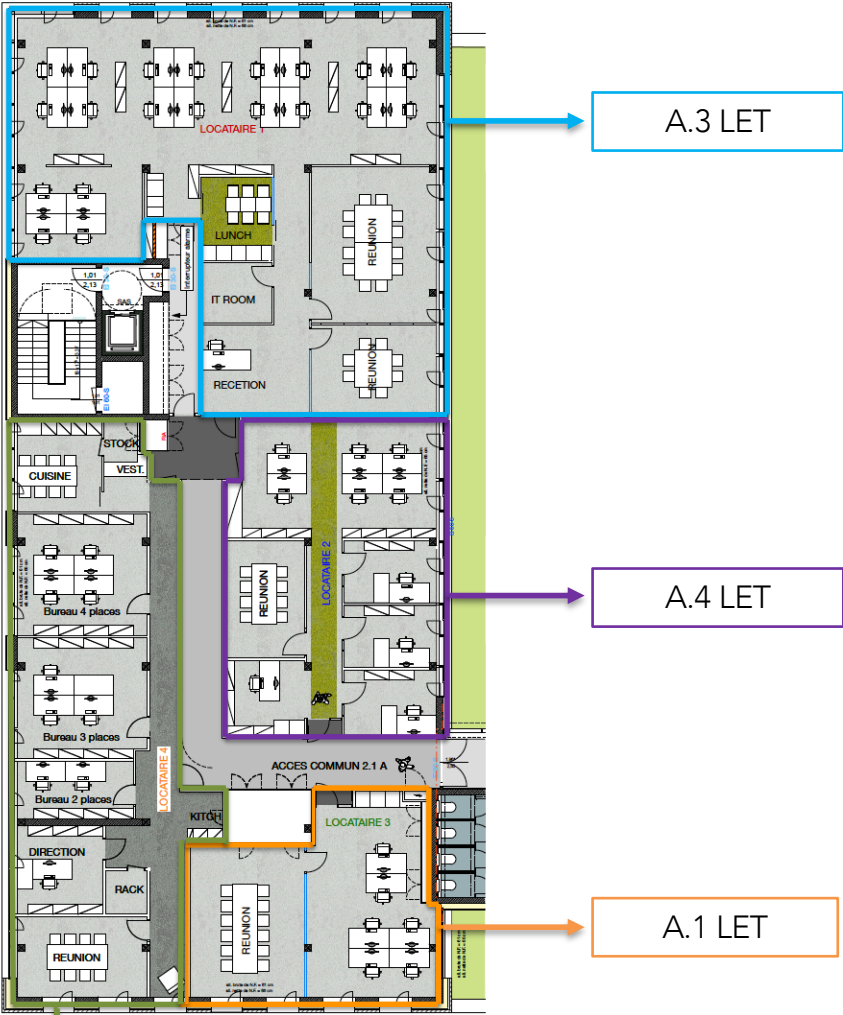

OFFICE LAYOUT PLAN – 2nd floor

FULLY FLEXIBLE OFFICE RENTAL IN LEUDELANGE

Office spaces to rent offer many different perspectives and layout options. They are light and airy and look out onto landscaped patio areas. These office rentals also have their own parking spaces in the basement.

SURFACES. OFFICES. UNIT A

A.2 LET

A.4 LET

A.1 LET

A.3 LET

2^{ème} étage, bloc A

SURFACES. OFFICES. UNIT B

B.1 LET

B.2 LET

SURFACES. BUREAUX. BLOC C

C.1 475,78 sqm

C.2 392,75 sqm