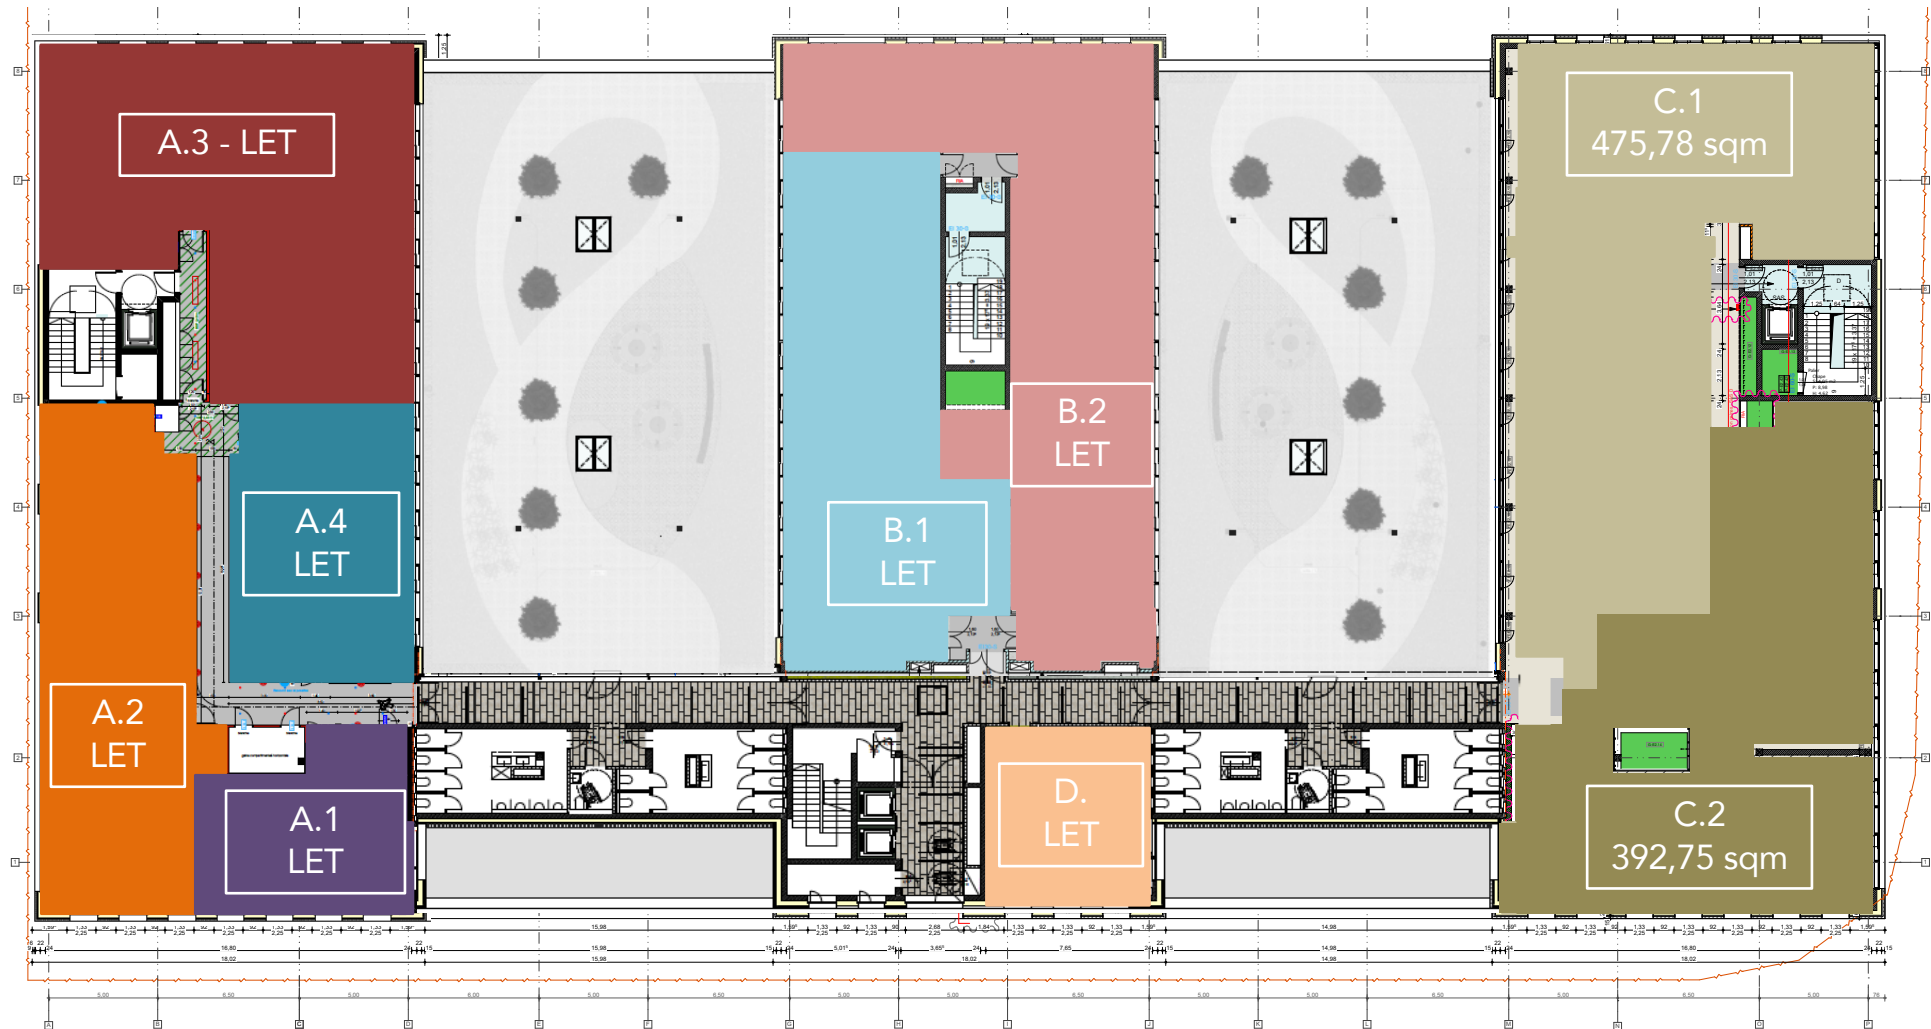

OFFICE LAYOUT PLAN – 2nd floor

FULLY FLEXIBLE OFFICE RENTAL IN LEUDELANGE

Office spaces to rent offer many different perspectives and layout options. They are light and airy and look out onto landscaped patio areas. These office rentals also have their own parking spaces in the basement.

SURFACES. OFFICES. UNIT A

A.2 LET

A.4 LET

A.1 LET

A.3 LET

2^{ème} étage, bloc A

SURFACES. OFFICES. UNIT B

B.1 LET

B.2 LET

SURFACES. BUREAUX. BLOC C

C.1 475,78 sqm

C.2 392,75 sqm