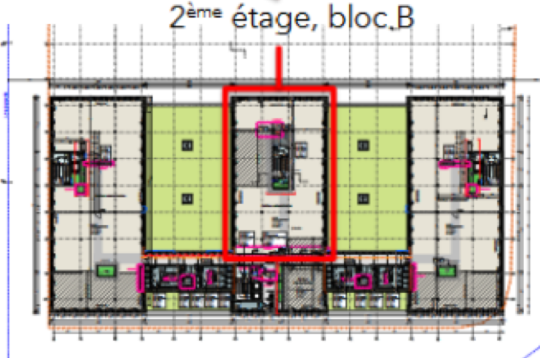

OFFICE LAYOUT PLAN – 2nd floor

FULLY FLEXIBLE OFFICE RENTAL IN LEUDELANGE

Office spaces to rent offer many different perspectives and layout options. They are light and airy and look out onto landscaped patio areas. These office rentals also have their own parking spaces in the basement.

SURFACES. OFFICES. UNIT A

SURFACES. OFFICES. UNIT B

B.1. 265 m²

SURFACES. OFFICES. UNIT C

C. 835 sqm