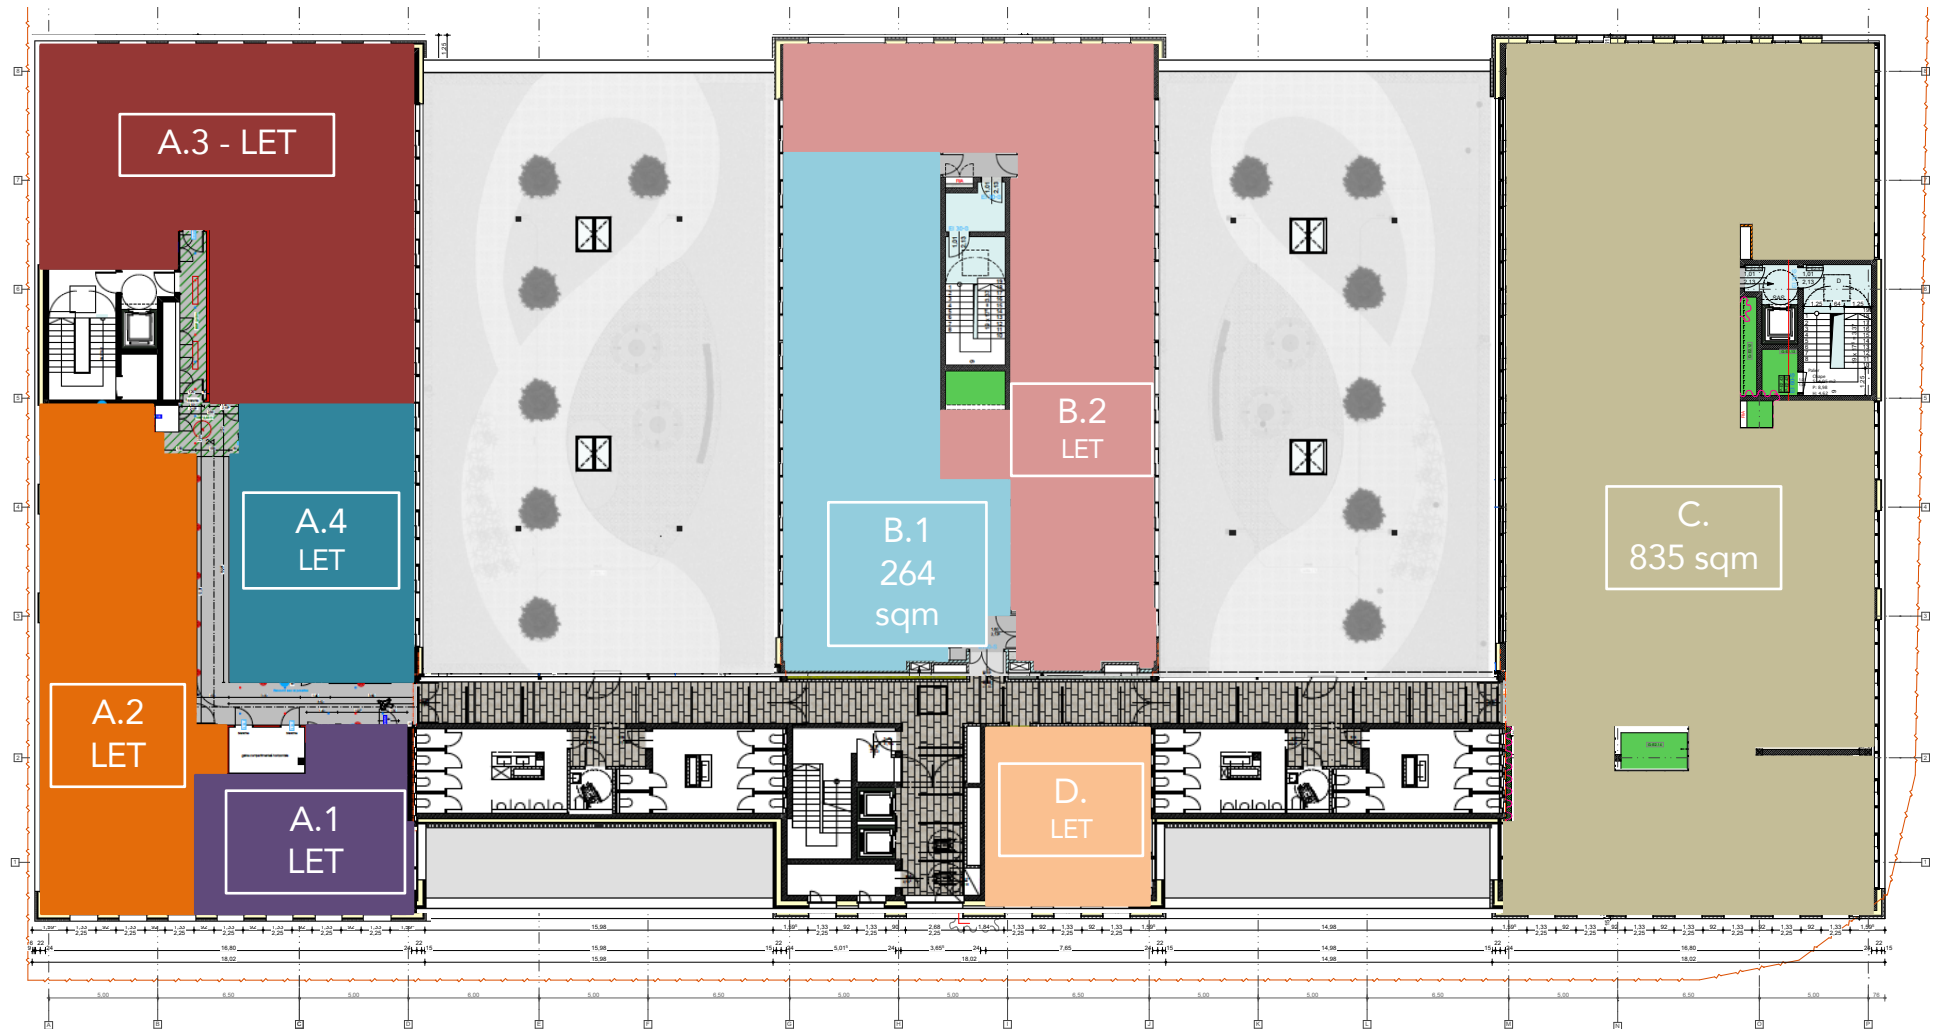

OFFICE LAYOUT PLAN – 2nd floor

FULLY FLEXIBLE OFFICE RENTAL IN LEUDELANGE

Office spaces to rent offer many different perspectives and layout options. They are light and airy and look out onto landscaped patio areas. These office rentals also have their own parking spaces in the basement.

SURFACES. OFFICES. UNIT A

SURFACES. OFFICES. UNIT B

B.1. 265 m²

SURFACES. OFFICES. UNIT C

C. 835 sqm