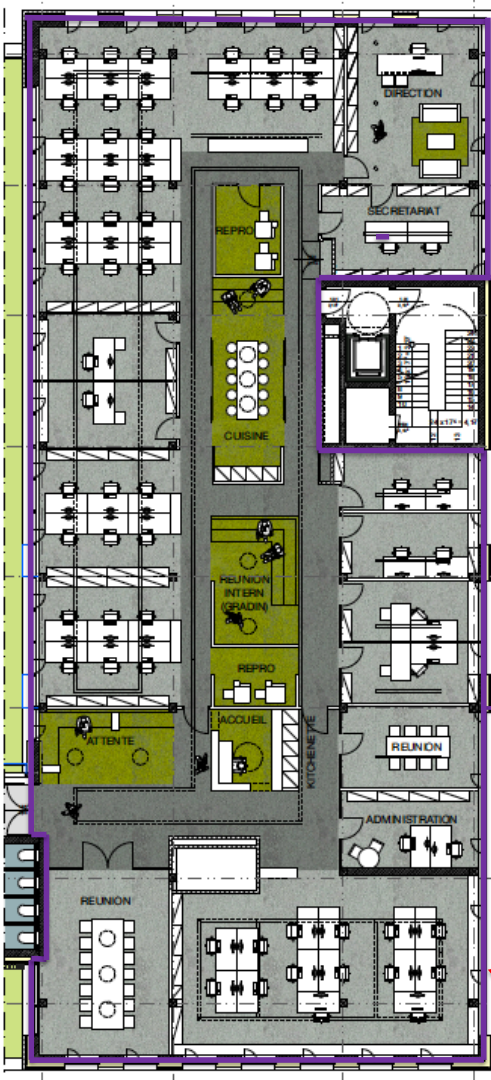

OFFICE LAYOUT PLAN – 2nd floor

FULLY FLEXIBLE OFFICE RENTAL IN LEUDELANGE

Office spaces to rent offer many different perspectives and layout options. They are light and airy and look out onto landscaped patio areas. These office rentals also have their own parking spaces in the basement.

SURFACES. OFFICES. UNIT A

SURFACES. OFFICES. UNIT B

B.1. 265 m²

SURFACES. OFFICES. UNIT C

C. 835 sqm