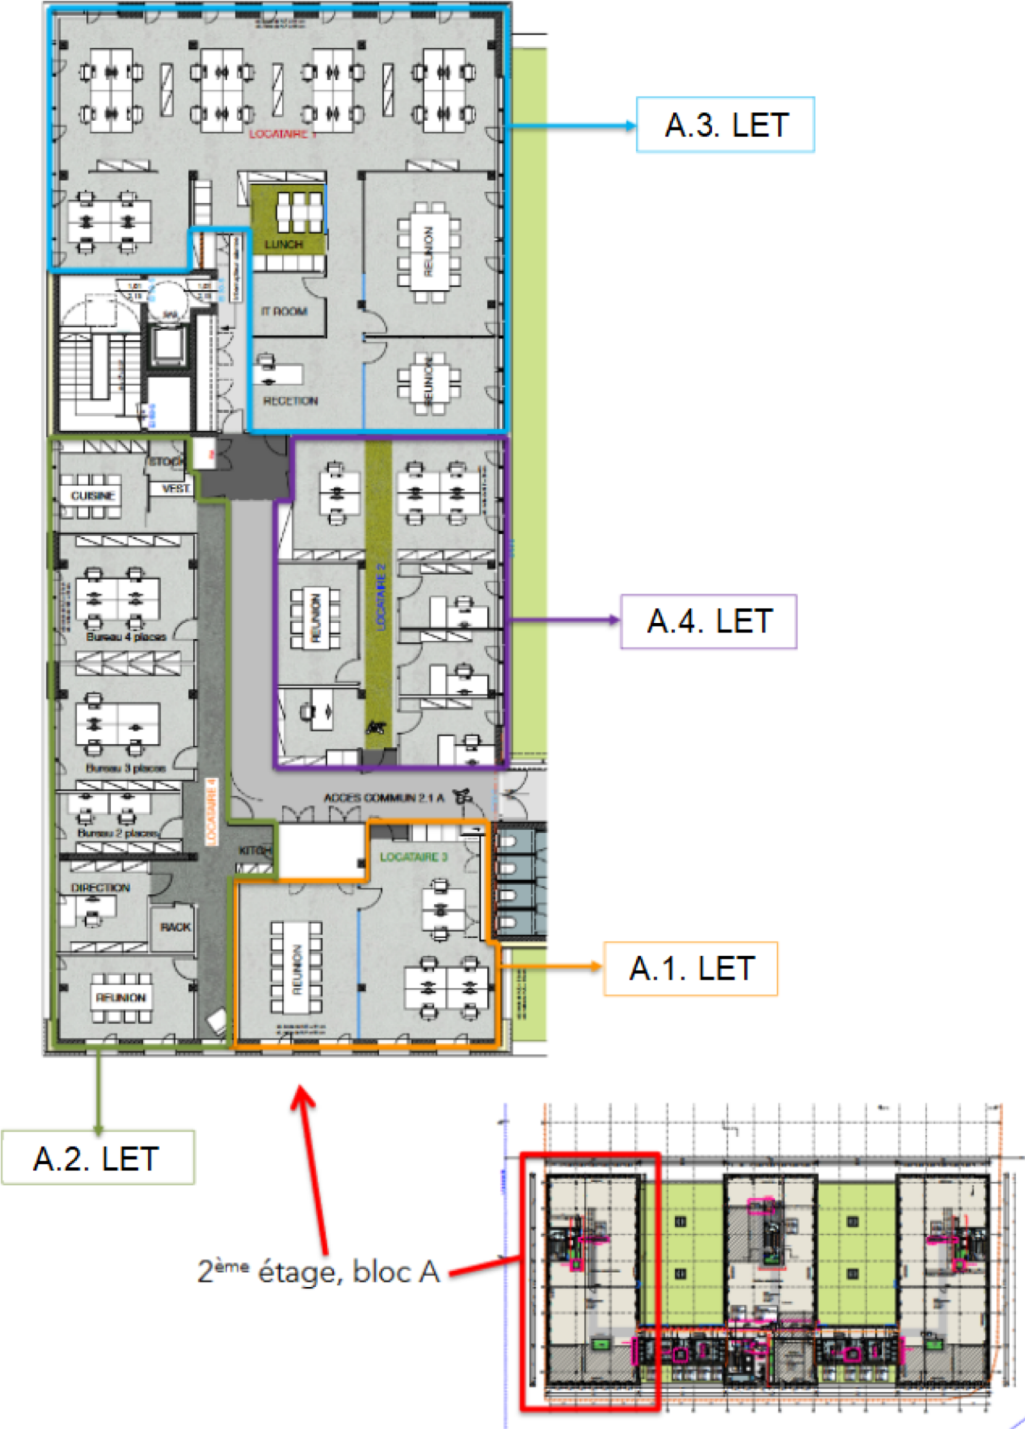

OFFICE LAYOUT PLAN – 2nd floor

FULLY FLEXIBLE OFFICE RENTAL IN LEUDELANGE

Office spaces to rent offer many different perspectives and layout options. They are light and airy and look out onto landscaped patio areas. These office rentals also have their own parking spaces in the basement.

SURFACES. OFFICES. UNIT A

SURFACES. OFFICES. UNIT B

B.1. 265 m²

SURFACES. OFFICES. UNIT C

C. 835 sqm