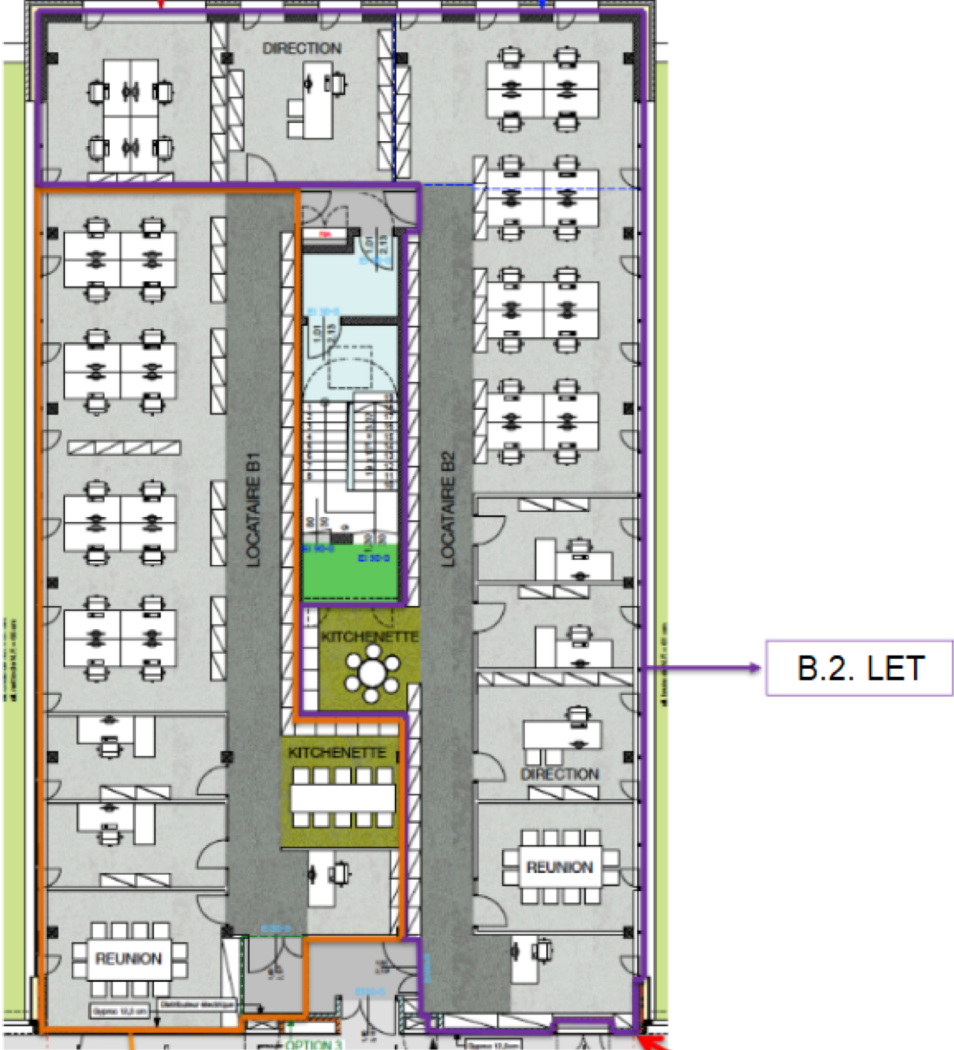

OFFICE LAYOUT PLAN – 2nd floor

FULLY FLEXIBLE OFFICE RENTAL IN LEUDELANGE

Office spaces to rent offer many different perspectives and layout options. They are light and airy and look out onto landscaped patio areas. These office rentals also have their own parking spaces in the basement.

SURFACES. OFFICES. UNIT A

SURFACES. OFFICES. UNIT B

B.1. 265 m²

SURFACES. OFFICES. UNIT C

C. 835 sqm