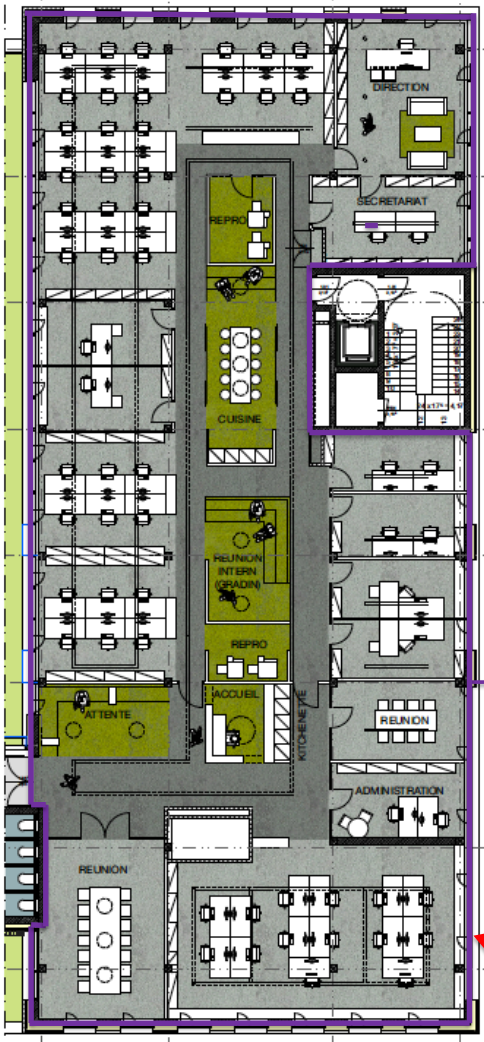

OFFICE LAYOUT PLAN – 2nd floor

FULLY FLEXIBLE OFFICE RENTAL IN LEUDELANGE

Office spaces to rent offer many different perspectives and layout options. They are light and airy and look out onto landscaped patio areas. These office rentals also have their own parking spaces in the basement.

SURFACES. OFFICES. UNIT A

SURFACES. BUREAUX. UNIT B

B.1. 265 sqm

SURFACES. BUREAUX. UNIT C

C. 835 sqm

2nd floor, unit C