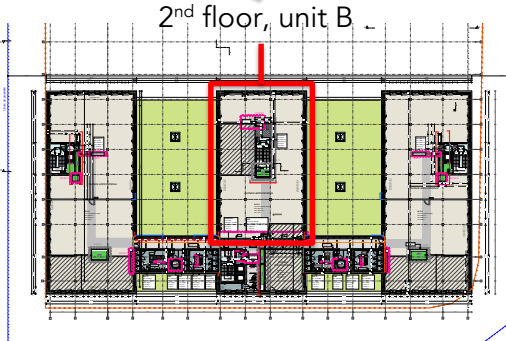

OFFICE LAYOUT PLAN – 2nd floor

FULLY FLEXIBLE OFFICE RENTAL IN LEUDELANGE

Office spaces to rent offer many different perspectives and layout options. They are light and airy and look out onto landscaped patio areas. These office rentals also have their own parking spaces in the basement.

SURFACES. OFFICES. UNIT A

SURFACES. BUREAUX. UNIT B

B.1. 265 sqm

SURFACES. BUREAUX. UNIT C

C. 835 sqm

2nd floor, unit C