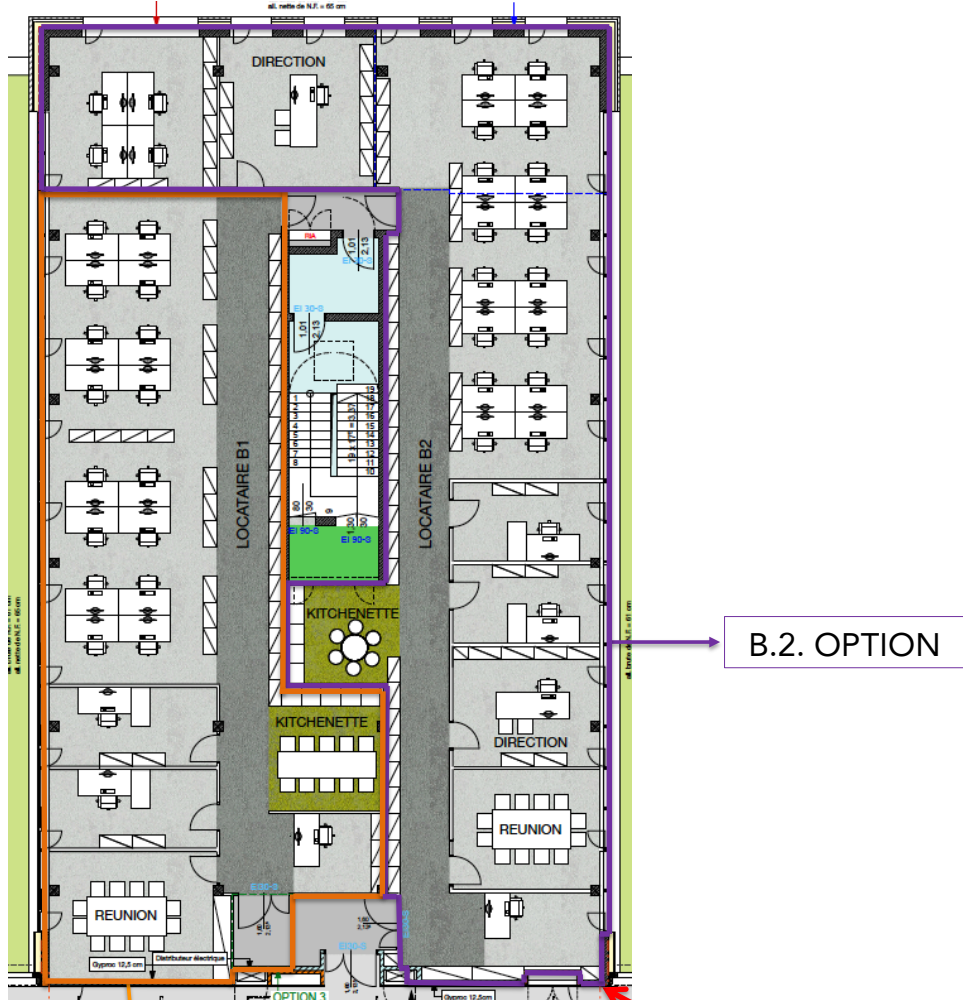

OFFICE LAYOUT PLAN – 2nd floor

FULLY FLEXIBLE OFFICE RENTAL IN LEUDELANGE

Office spaces to rent offer many different perspectives and layout options. They are light and airy and look out onto landscaped patio areas. These office rentals also have their own parking spaces in the basement.

SURFACES. OFFICES. UNIT A

SURFACES. BUREAUX. UNIT B

B.1. 265 sqm

SURFACES. BUREAUX. UNIT C

C. 835 sqm

2nd floor, unit C