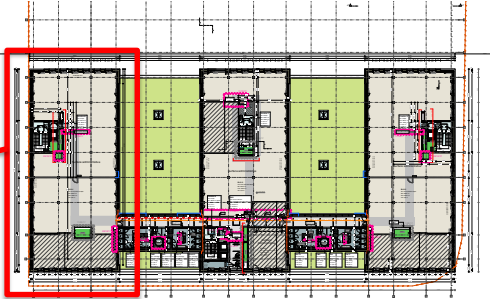

OFFICE LAYOUT PLAN – 2nd floor

FULLY FLEXIBLE OFFICE RENTAL IN LEUDELANGE

Office spaces to rent offer many different perspectives and layout options. They are light and airy and look out onto landscaped patio areas. These office rentals also have their own parking spaces in the basement.

SURFACES. OFFICES. UNIT A

SURFACES. BUREAUX. UNIT B

B.1. 265 sqm

SURFACES. BUREAUX. UNIT C

C. 835 sqm

2nd floor, unit C