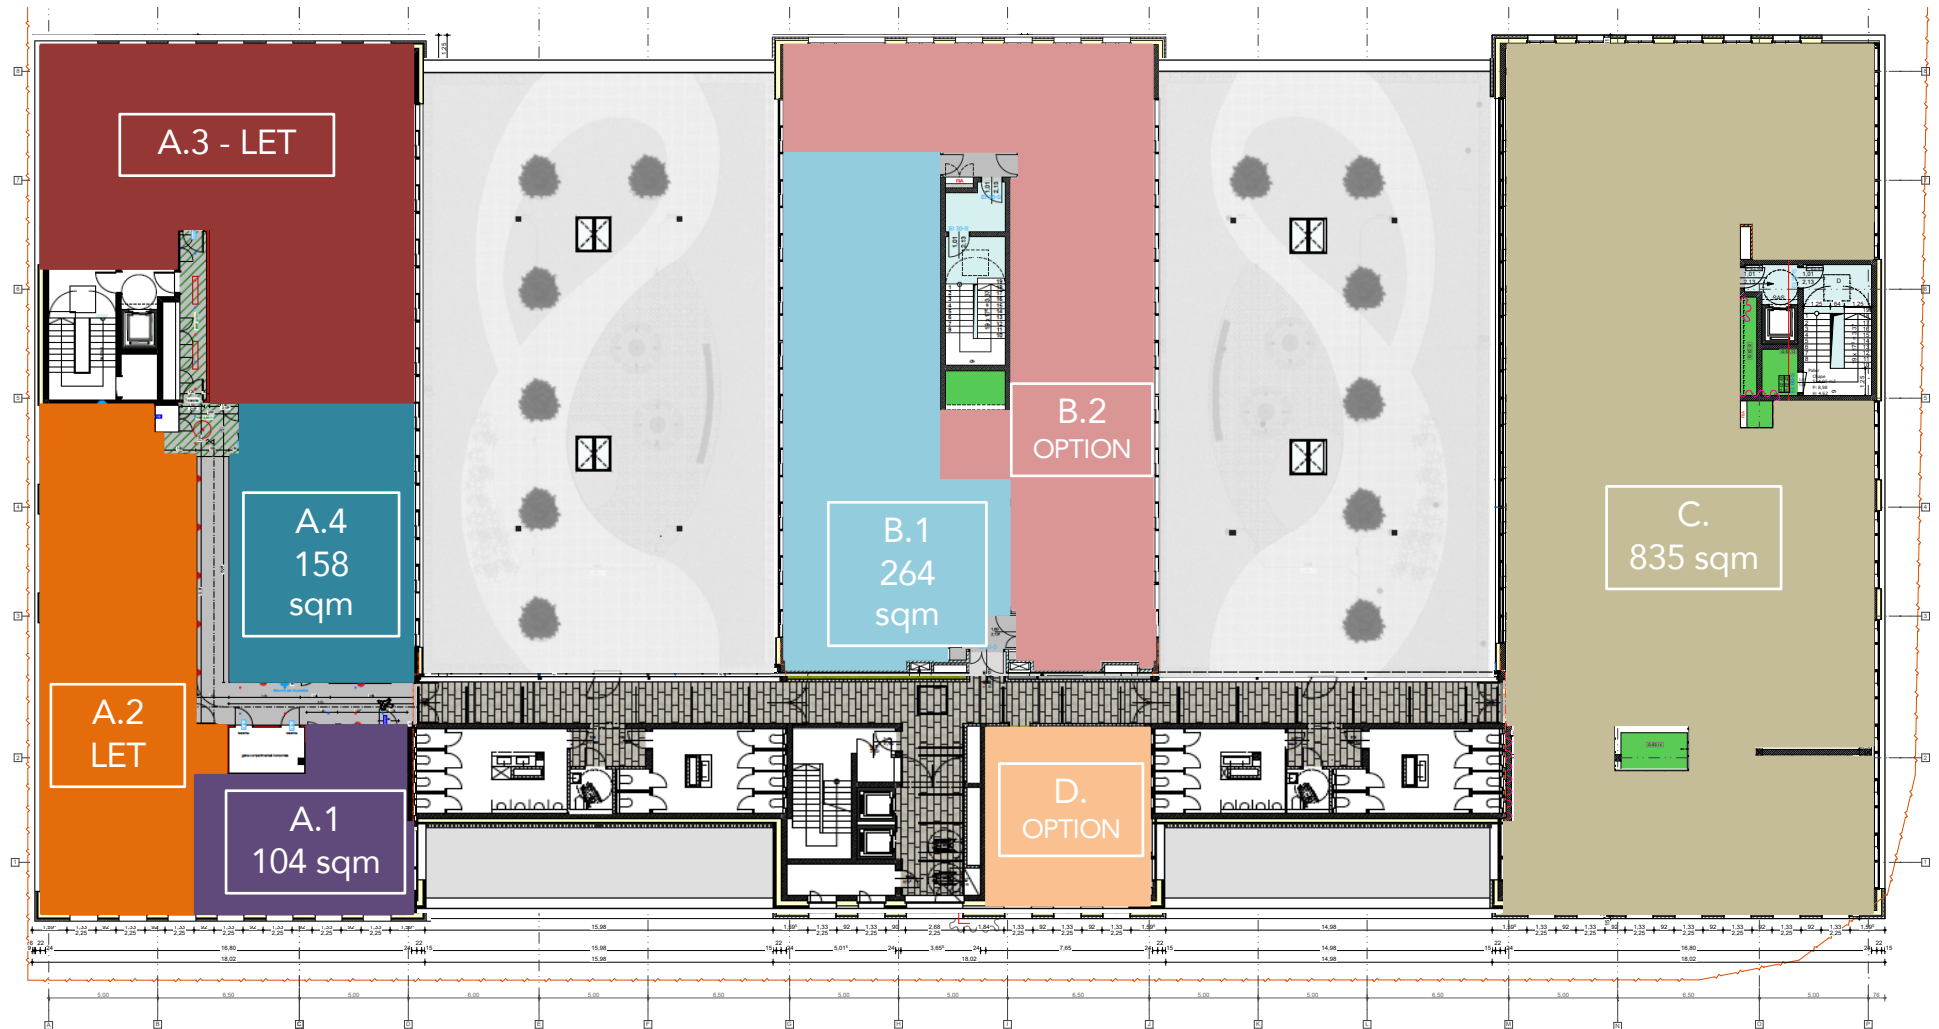

OFFICE LAYOUT PLAN – 2nd floor

FULLY FLEXIBLE OFFICE RENTAL IN LEUDELANGE

Office spaces to rent offer many different perspectives and layout options. They are light and airy and look out onto landscaped patio areas. These office rentals also have their own parking spaces in the basement.

SURFACES. OFFICES. UNIT A

SURFACES. BUREAUX. UNIT B

B.1. 265 sqm

SURFACES. BUREAUX. UNIT C

C. 835 sqm

2nd floor, unit C