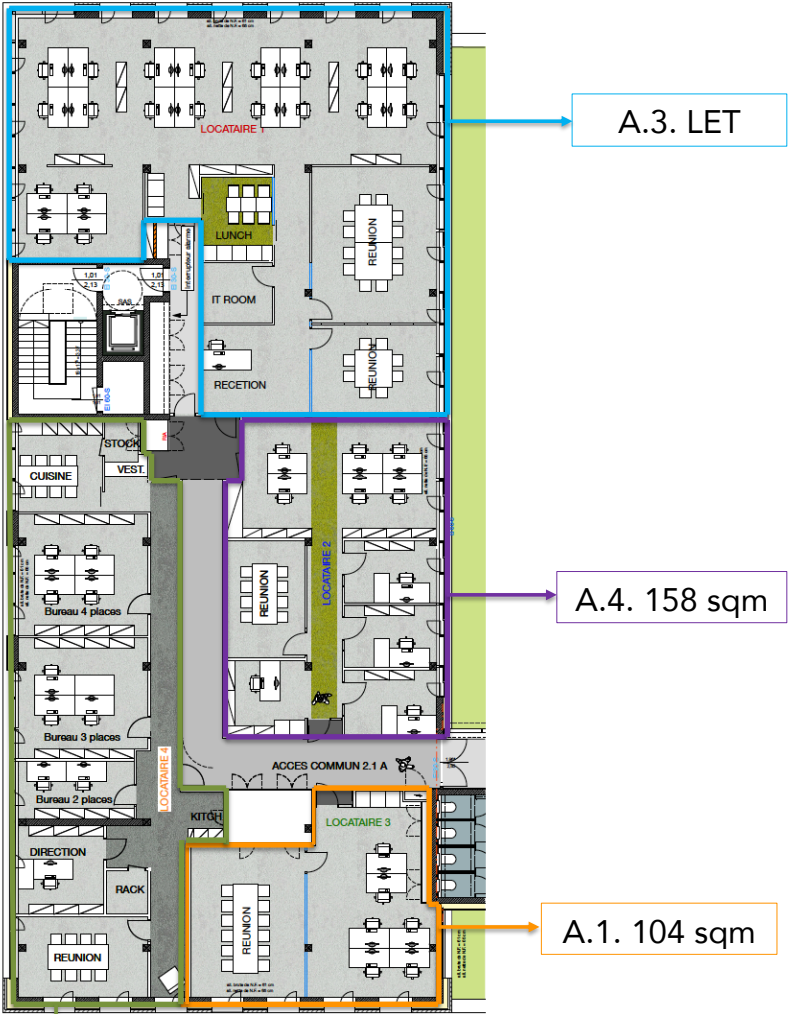

OFFICE LAYOUT PLAN – 2nd floor

FULLY FLEXIBLE OFFICE RENTAL IN LEUDELANGE

Office spaces to rent offer many different perspectives and layout options. They are light and airy and look out onto landscaped patio areas. These office rentals also have their own parking spaces in the basement.

SURFACES. OFFICES. UNIT A

SURFACES. BUREAUX. UNIT B

B.1. 265 sqm

SURFACES. BUREAUX. UNIT C

C. 835 sqm

2nd floor, unit C